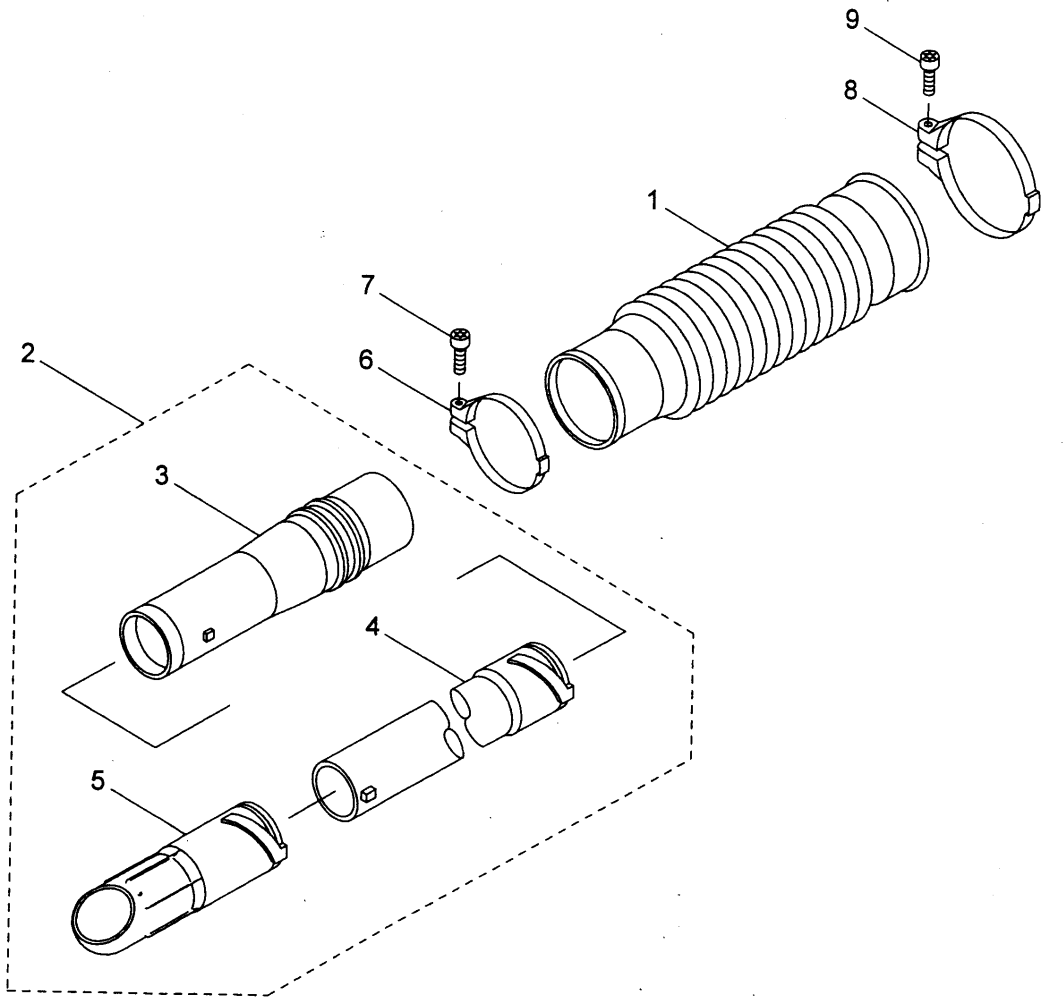

5.BL6700SP (CE)
ACCESSORIES

Ref.No.	Part No.	Part Name	Q'ty	Remarks
5-1	107521	Flexible Pipe	1	
5-2	122394	Pipe Ass'y	1	Incl.3-5
5-3	122395	Swivel Pipe	1	
5-4	122400	Straight Pipe	1	370L
5-5	122402	Bent Pipe	1	
5-6	122404	Hose Band	1	#82
5-7	081417	Screw	1	M5x25
5-8	122611	Hose Band	1	#100
5-9	081417	Screw	1	M5x25
5-10	210418	Box Spanner	1	13x19x(+)
5-11	122509	Instruction Manual	1