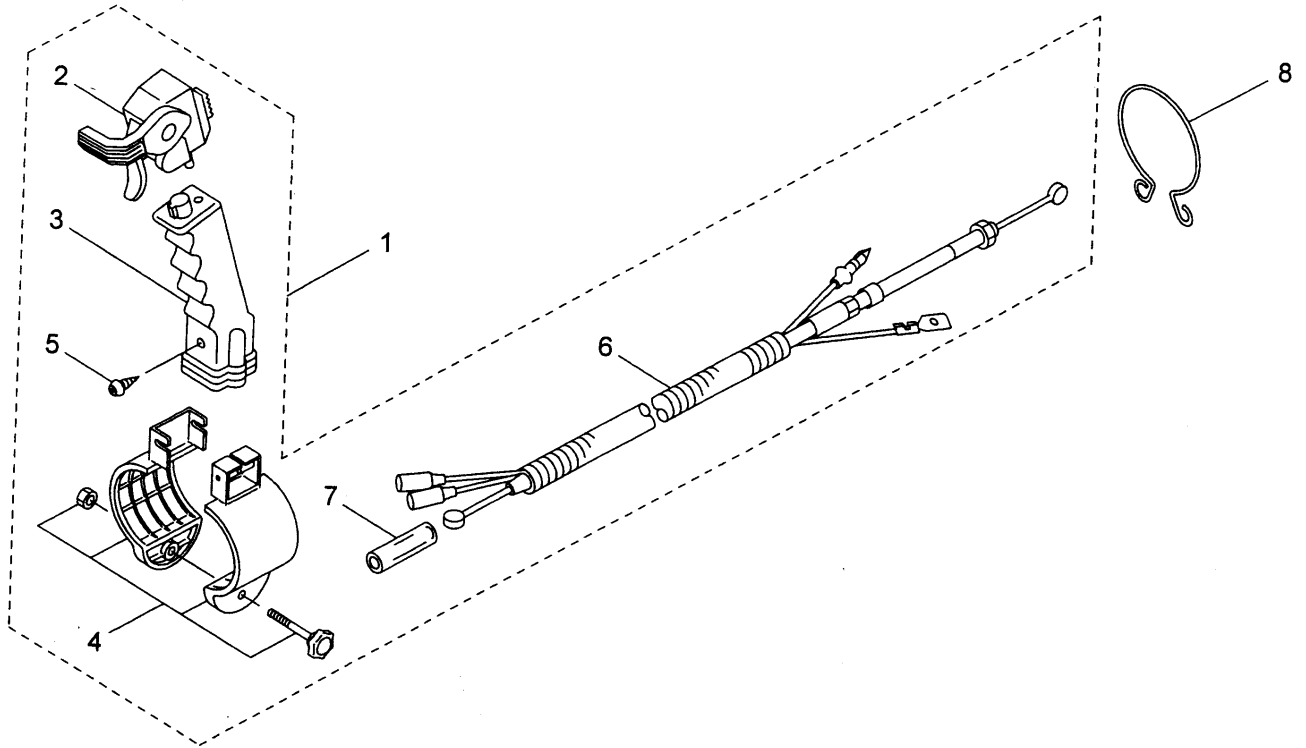

4.BL6700SP (CE)
THROTTLE

521566-04

Ref.No.	Part No.	Part Name	Q'ty	Remarks
4-1	122413	Throttle Ass'y	1	Incl.2-7
4-2	122046	Throttle	1	
4-3	118811	Grip	1	
4-4	122609	Band	1	
4-5	082759	Screw	2	M5x20
4-6	122099	Thrott'l Cable Ass'y	1	6x8x20L
4-7	121427	Tube	1	
4-8	119173	Clamp	1